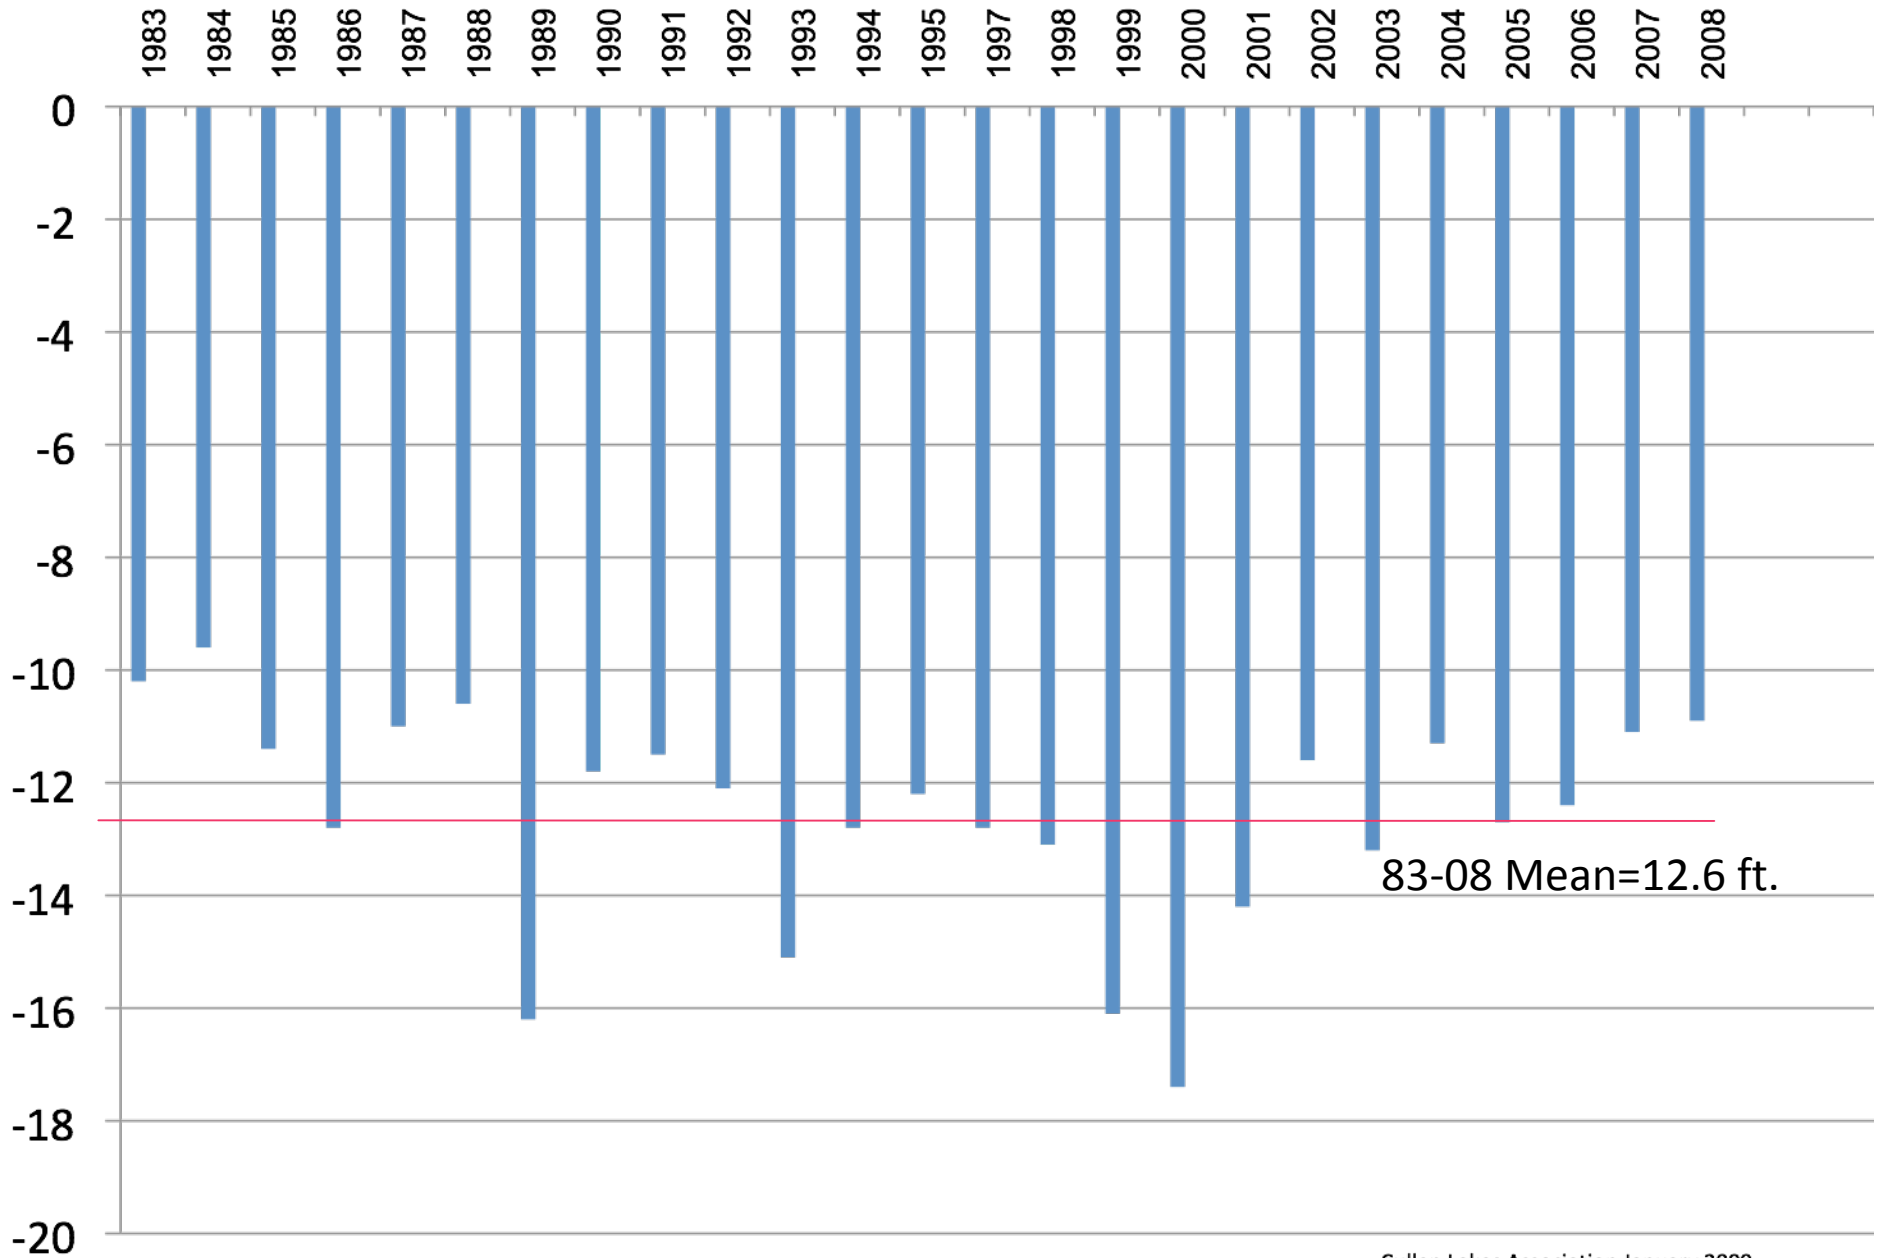

Lower Cullen Lake Average *Secchi* Depth in feet

Lower Cullen Lake Average *Chlorophyll a* Levels in ppb

Lower Cullen Lake Average *Total Phosphorus* in ppb