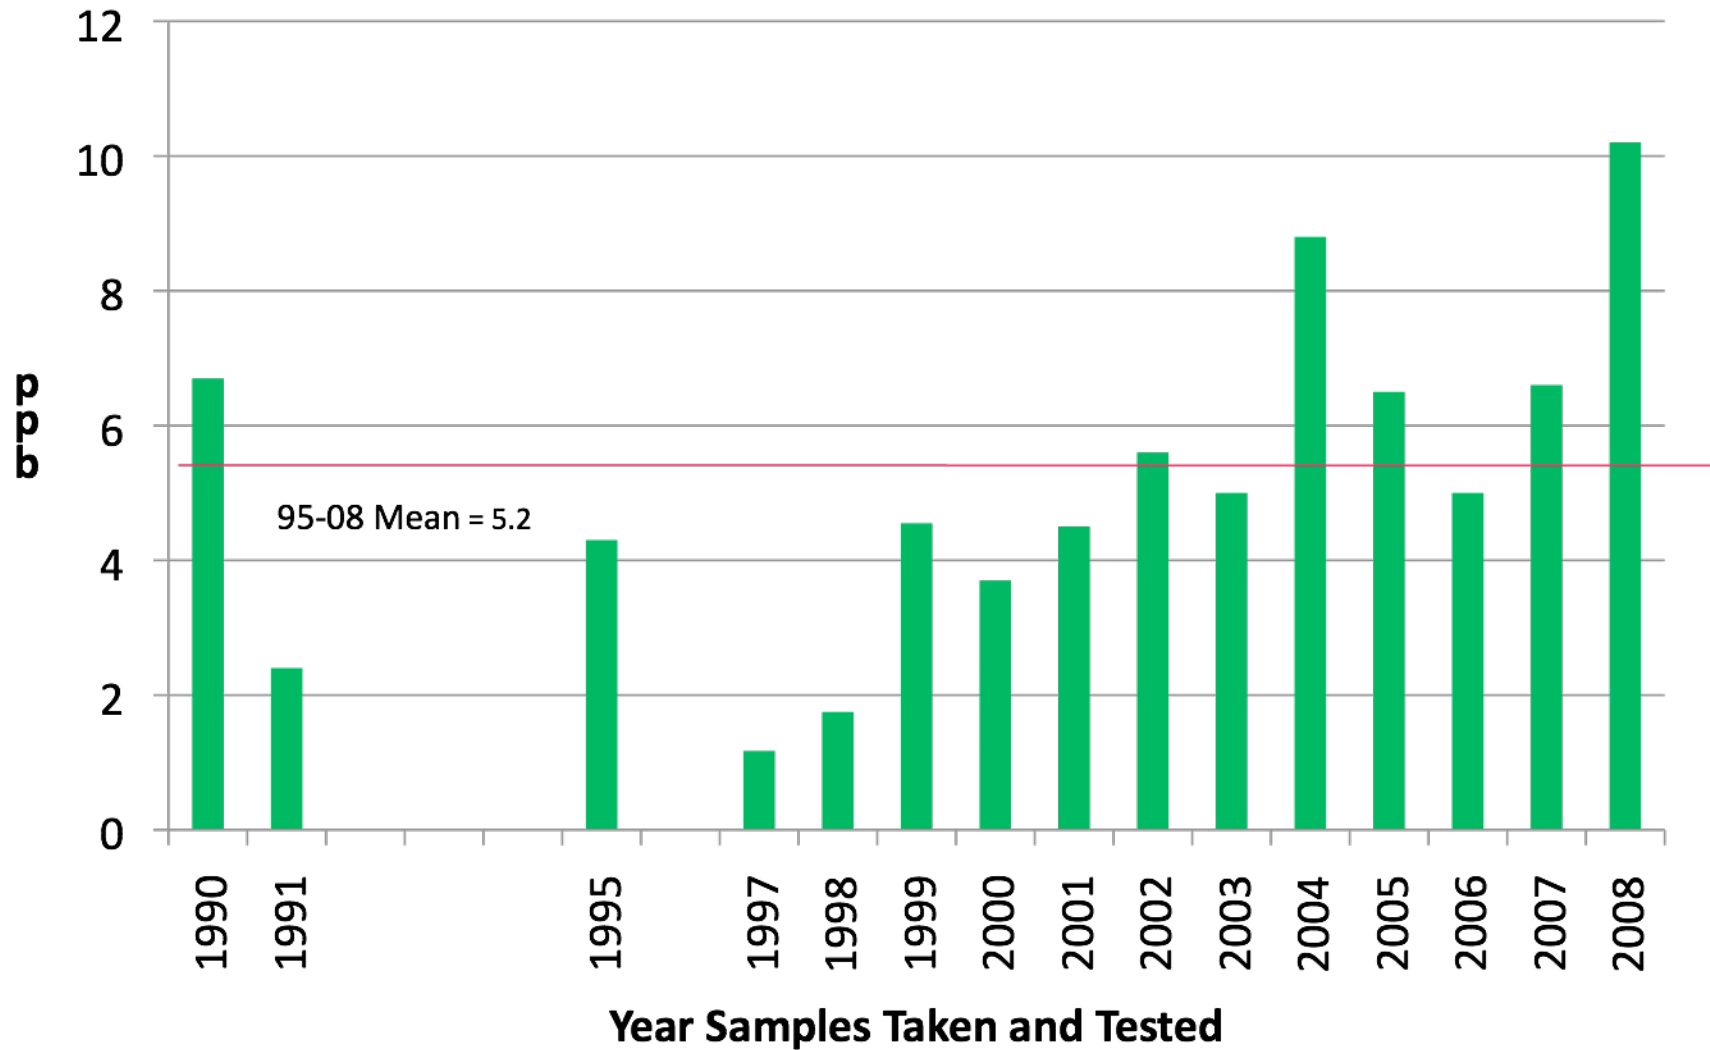

Lower Cullen Lake Average *Secchi* Depth in feet

Lower Cullen Lake Average *Chlorophyll a* Levels in ppb

Lower Cullen Lake Average *Total Phosphorus* in ppb