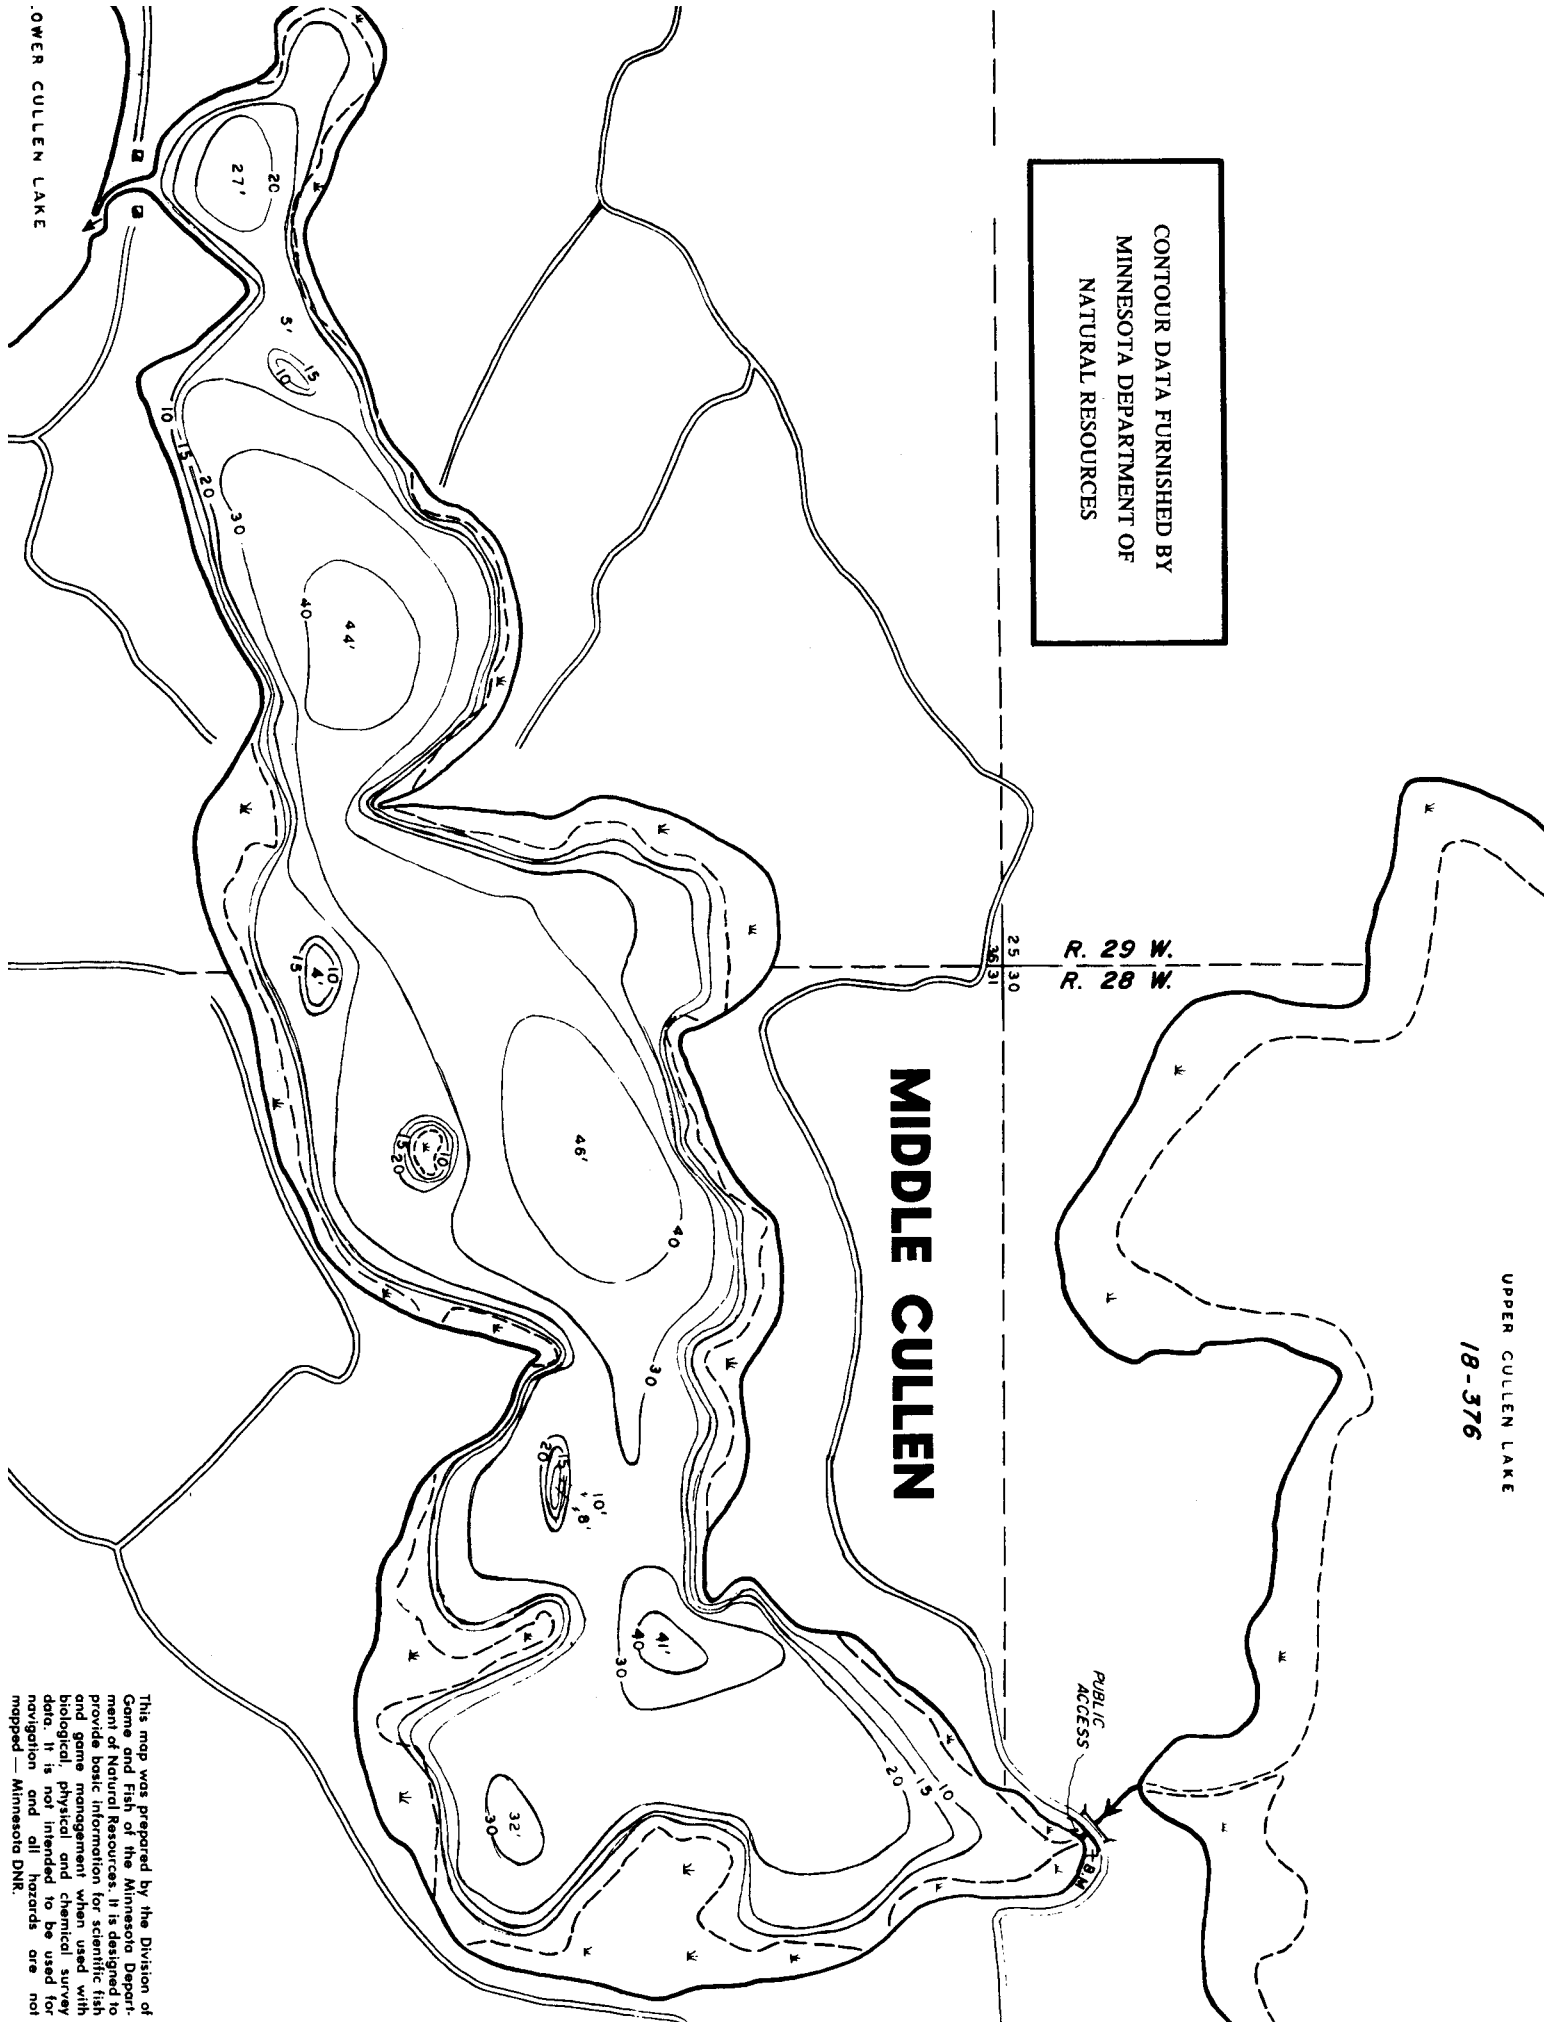

CONTOUR DATA FURNISHED BY  
MINNESOTA DEPARTMENT OF  
NATURAL RESOURCES

UPPER CULLEN LAKE  
18-376

This map was prepared by the Division of Game and Fish of the Minnesota Department of Natural Resources. It is designed to provide basic information for scientific fish and game management when used with biological, physical and chemical survey data. It is not intended to be used for navigation and all hazards are not mapped — Minnesota DNR.